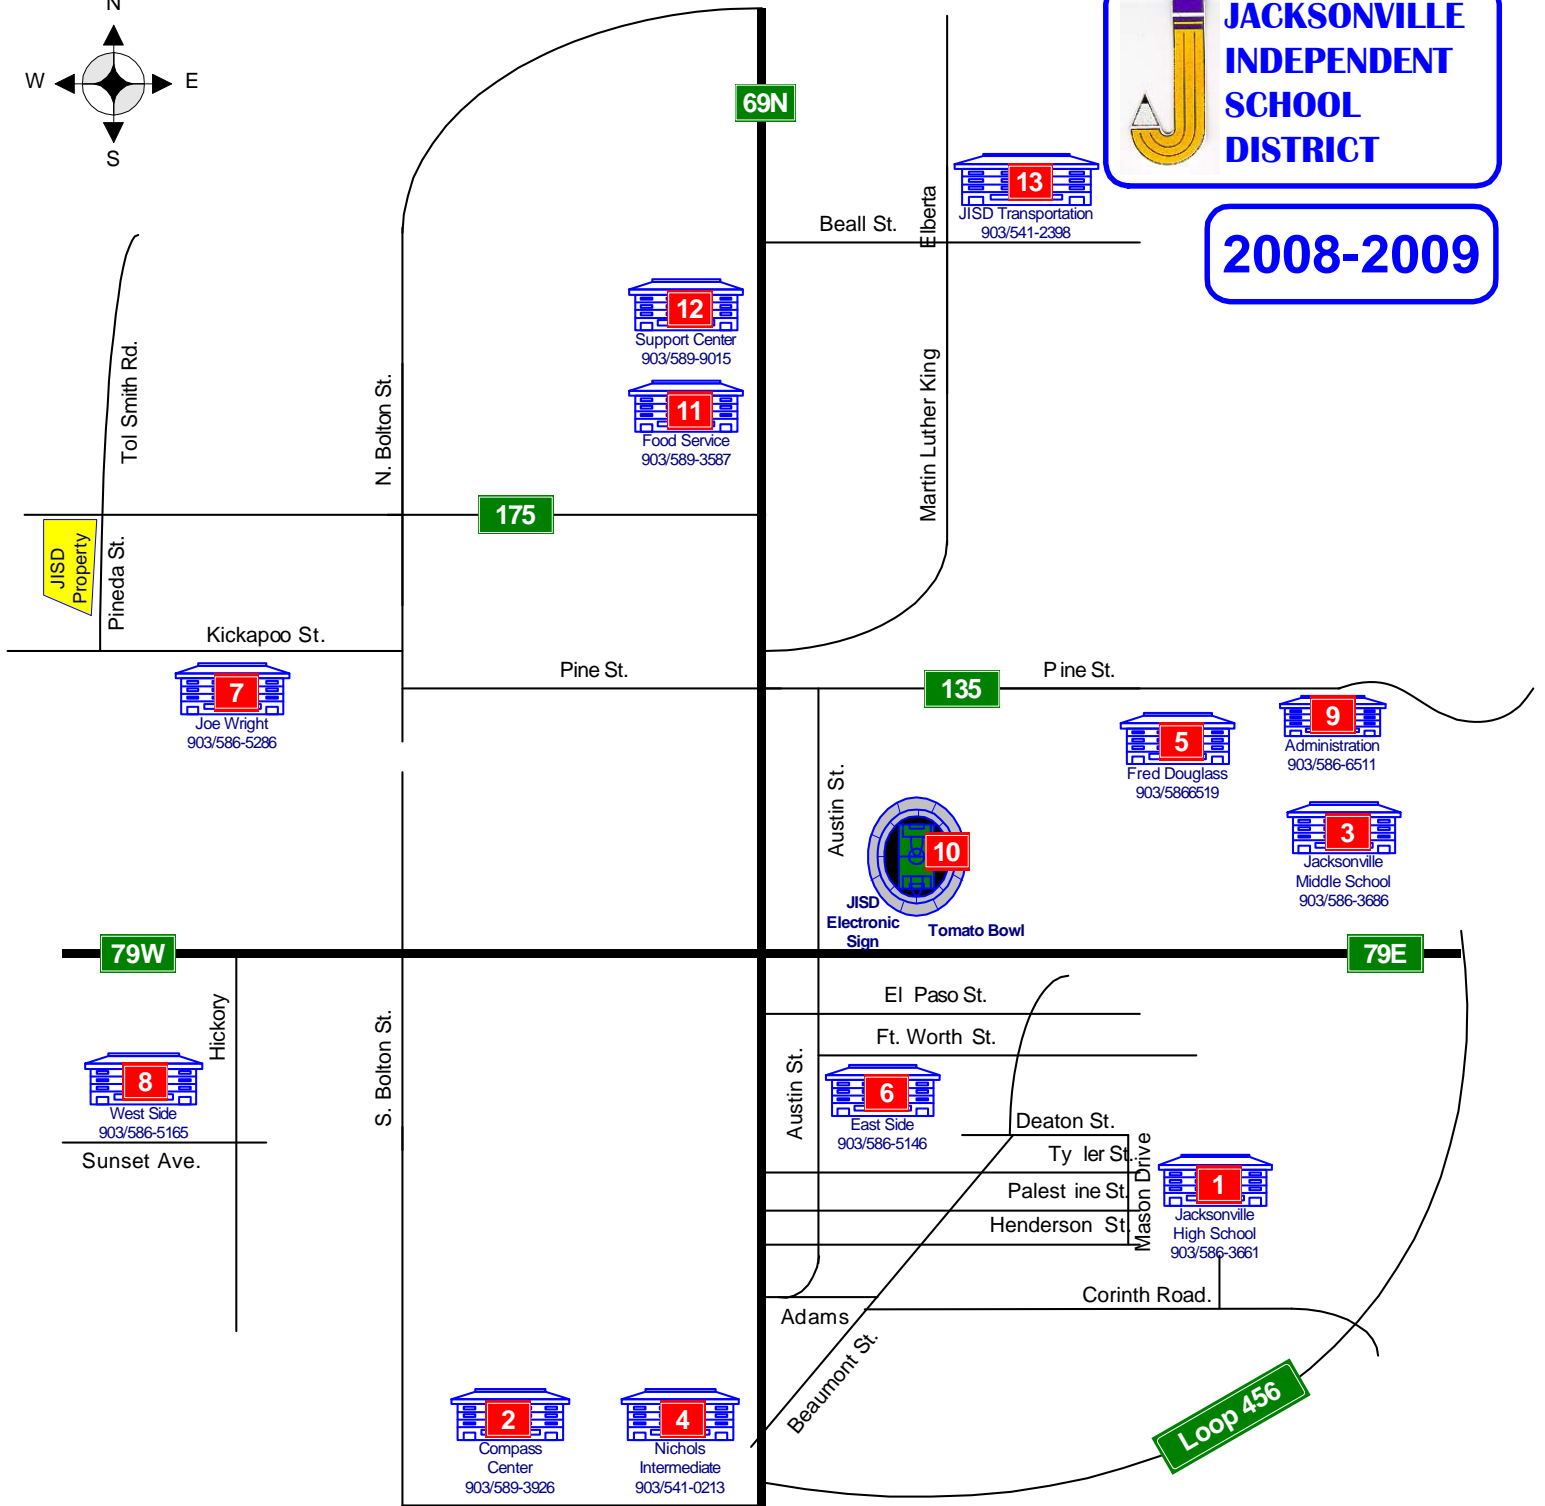

2008-2009

JISD FACILITIES

- 1** Jacksonville High School
1210 Corinth Road
- 2** Compass Center (Alternative School)
436 SW Loop 456
- 3** Jacksonville Middle School
1541 Pine St.
- 4** Nichols Intermediate School
818 SE Loop 456
- 5** Fred Douglass Elementary School
1501 Pine St.
- 6** East Side Elementary School
711 Ft. Worth St.

- 7** Joe Wright Elementary School
215 Kickapoo St.
- 8** West Side Elementary School
1002 Sunset
- 9** Administration Building
1547 Pine St.
- 10** Tomato Bowl (Stadium)
202 Austin St.
- 11** Food Service Office
945 N. Jackson
- 12** Support Center (Technology, Custodial, Maintenance)
953 N. Jackson
- 13** JISD Transportation Department (Bus Barn)
1410 Elberta