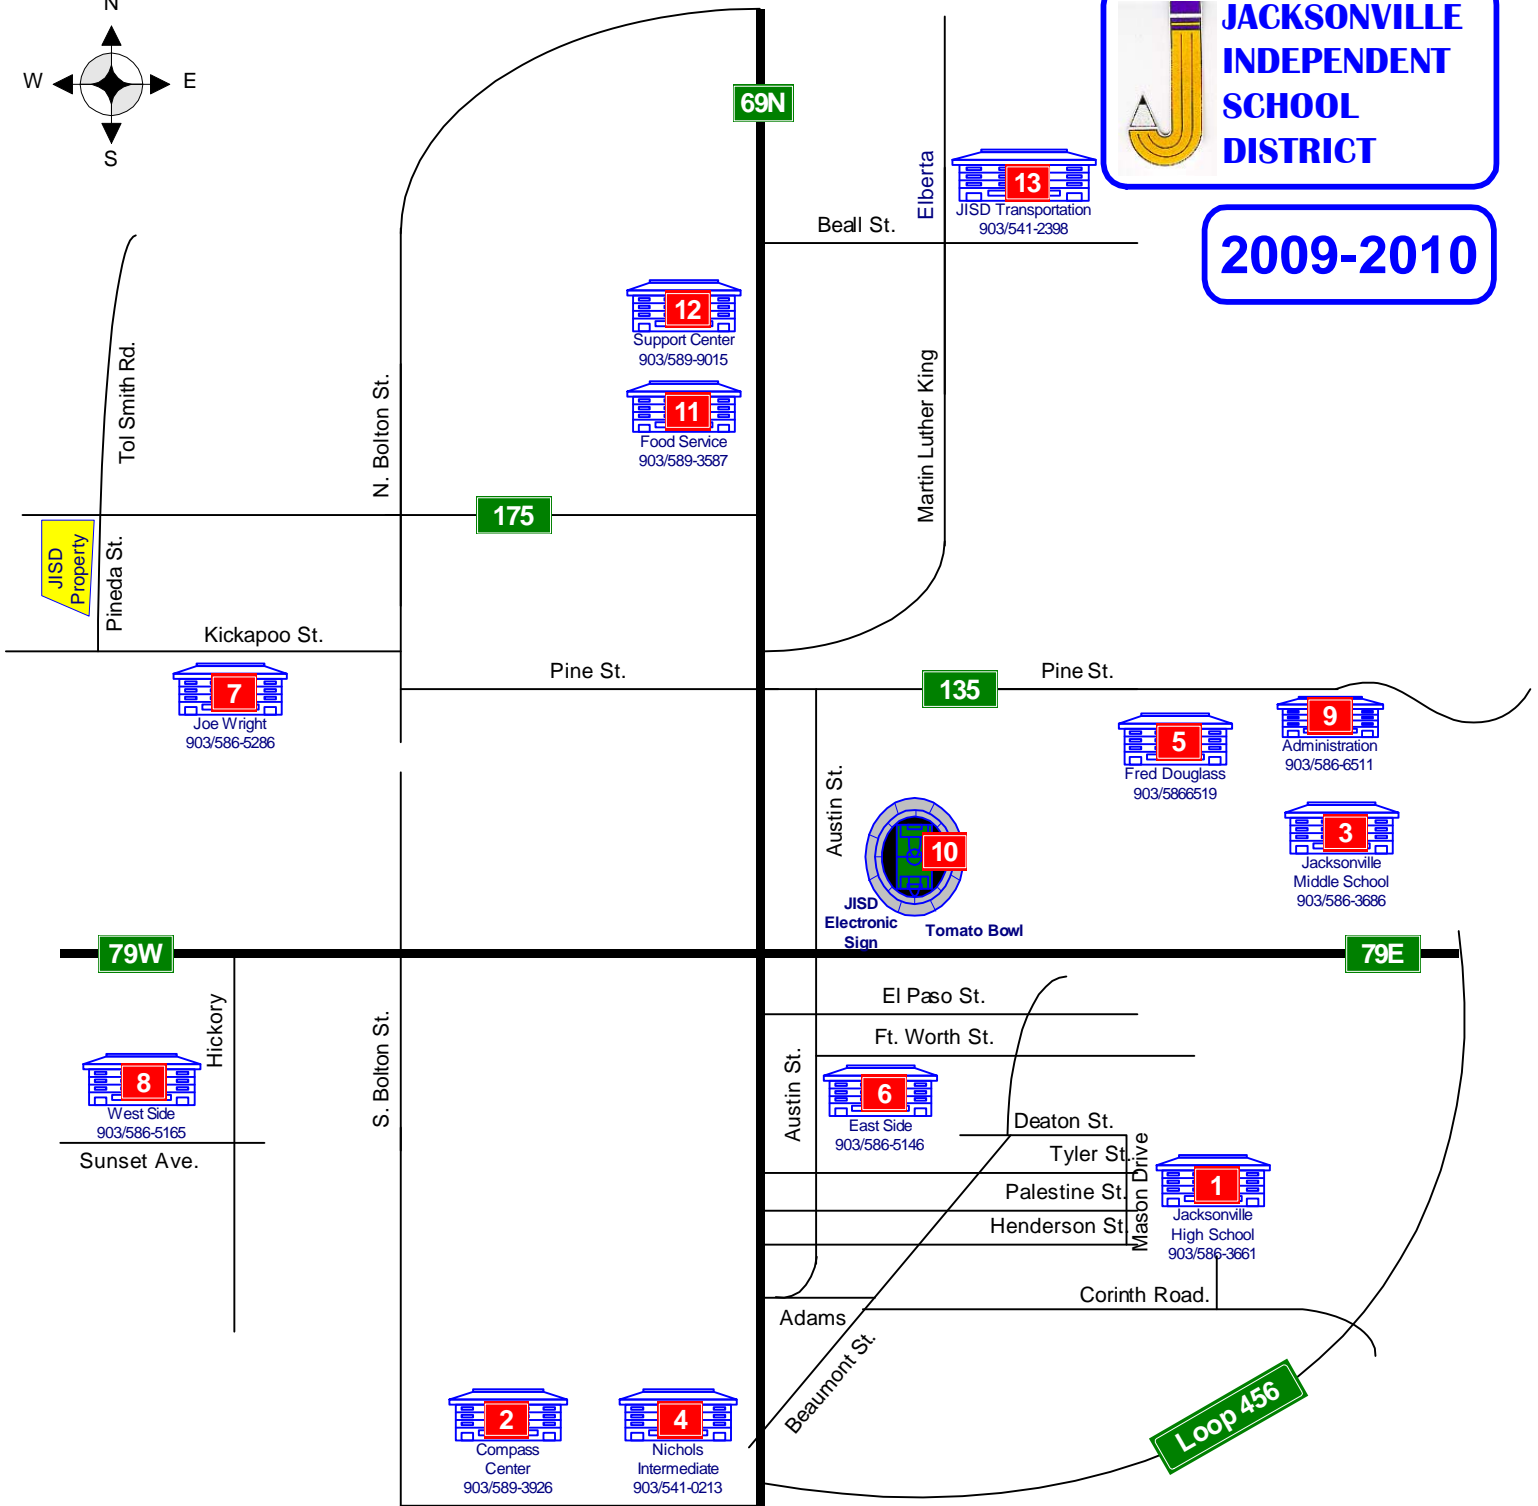

**JACKSONVILLE  
INDEPENDENT  
SCHOOL  
DISTRICT**

**2009-2010**

**JISD FACILITIES**

- 1** Jacksonville High School  
1210 Corinth Road
- 2** Compass Center (Alternative School)  
436 SW Loop 456
- 3** Jacksonville Middle School  
1541 Pine St.
- 4** Nichols Intermediate School  
818 SE Loop 456
- 5** Fred Douglass Elementary School  
1501 Pine St.
- 6** East Side Elementary School  
711 Ft. Worth St.

- 7** Joe Wright Elementary School  
215 Kickapoo St.
- 8** West Side Elementary School  
1002 Sunset
- 9** Administration Building  
1547 Pine St.
- 10** Tomato Bowl (Stadium)  
202 Austin St.
- 11** Food Service Office  
945 N. Jackson
- 12** Support Center (Technology, Custodial, Maintenance)  
953 N. Jackson
- 13** JISD Transportation Department (Bus Barn)  
1410 Elberta